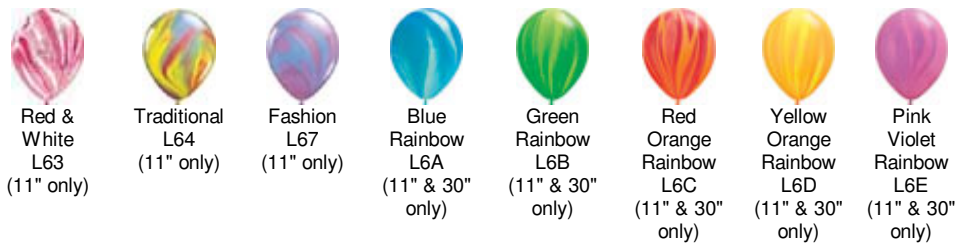

Qualatex Latex Balloon Color Chart

Standard Colors

Jewel Colors

Fashion Colors

Radiant Pearl Colors Available in 11" only

Pastel Pearl Colors Available in 11" only

Super Agate Colors Due to their unique production, Qualatex Super Agate balloons vary in color and marbling.

Neon Colors Available in 11" only

Metallic Colors

Qualatex Color Assortments

Rainbow Assortment/L05
Standard Colors: Red, Yellow, Orange, Pink, Pale Blue

Patriotic Assortment/L14
Sapphire Blue, Ruby Red, Standard White (Two ink colors required.)

Contemporary Assortment/L3A
Orange, Tropical Teal, Goldenrod, Rose, Spring Lilac, Lime Green, Periwinkle
11" & 16" ONLY

Radiant Jewel Assortment/L75
Quartz Purple, Sapphire Blue, Emerald Green, Ruby Red, Citrine Yellow (White ink is recommended.)

Radiant Pearl Assortment/L78
Pearl Sapphire Blue, Pearl Emerald Green, Pearl Ruby Red, Pearl Citrine Yellow, Pearl Quartz Purple (White ink is recommended.)

- Assortments of any combination of colors are available and, unless otherwise specified, colors are assorted in bag.
- Other stock color assortments available. Contact Customer Service.